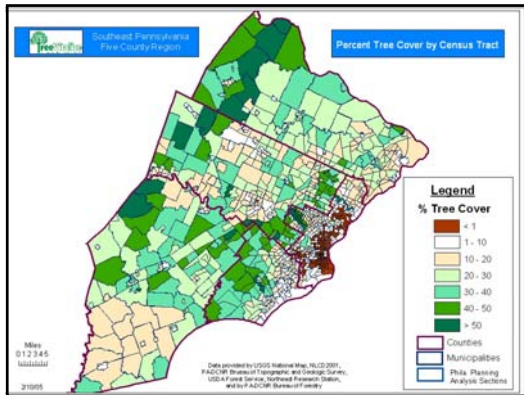

*"Every owner or inhabitant of any
and every house in Philadelphia,
Newcastle and Chester shall plant
one or more trees..."*

- Pennsylvania Shade Tree Law of 1700

Enter TreeVitalize...

The TreeVitalize logo features a stylized green tree with the text "TreeVitalize" in a green, sans-serif font. Below it, the tagline "A partnership to restore tree cover in Southeast PA" is written in a smaller font. Underneath the logo is a section titled "TREEVITALIZE PARTNERS" which includes logos for DCNR, AQUA, DEP, PECO, and other organizations.